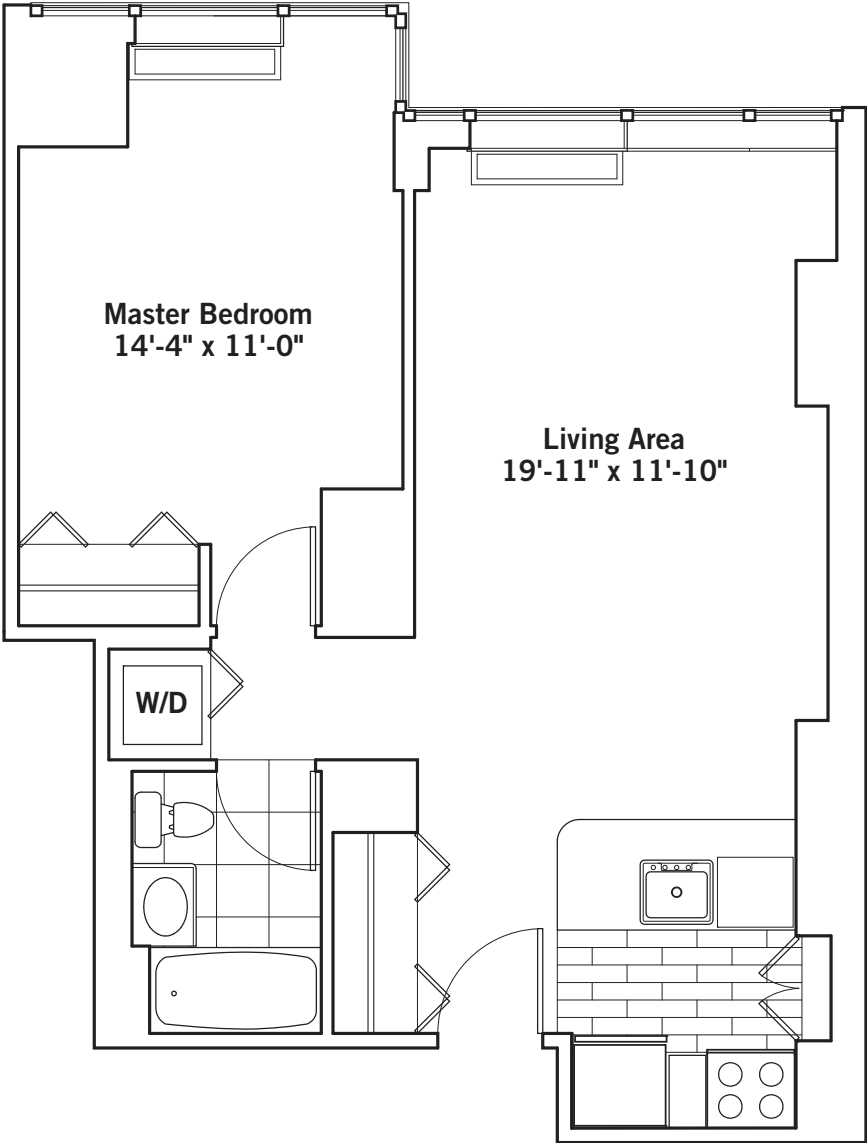

# Residence C

FLOORS 15-24  
1 BEDROOM  
1 BATH

Open kitchen with breakfast bar and full-height glass pantry  
Master bedroom with corner floor-to-ceiling glass  
Washer and dryer

Residence C FLOORS 15-24 1 BEDROOM, 1 BATH