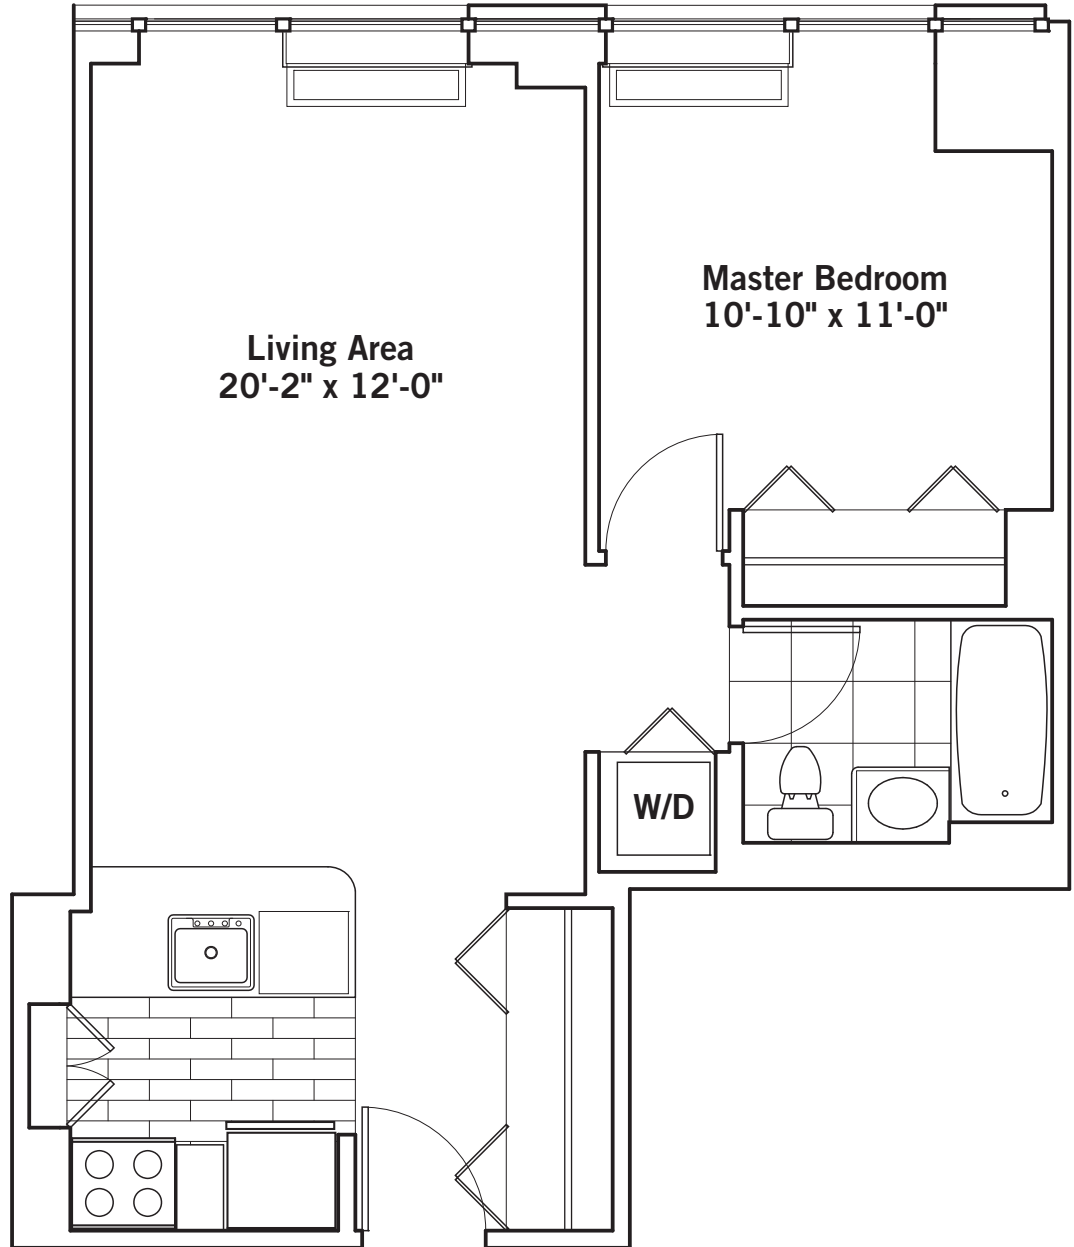

# Residence A

FLOORS 39-47  
1 BEDROOM  
1 BATH

Open kitchen with breakfast bar and full-height glass pantry  
Washer and dryer

Residence A FLOORS 39-47 1 BEDROOM, 1 BATH