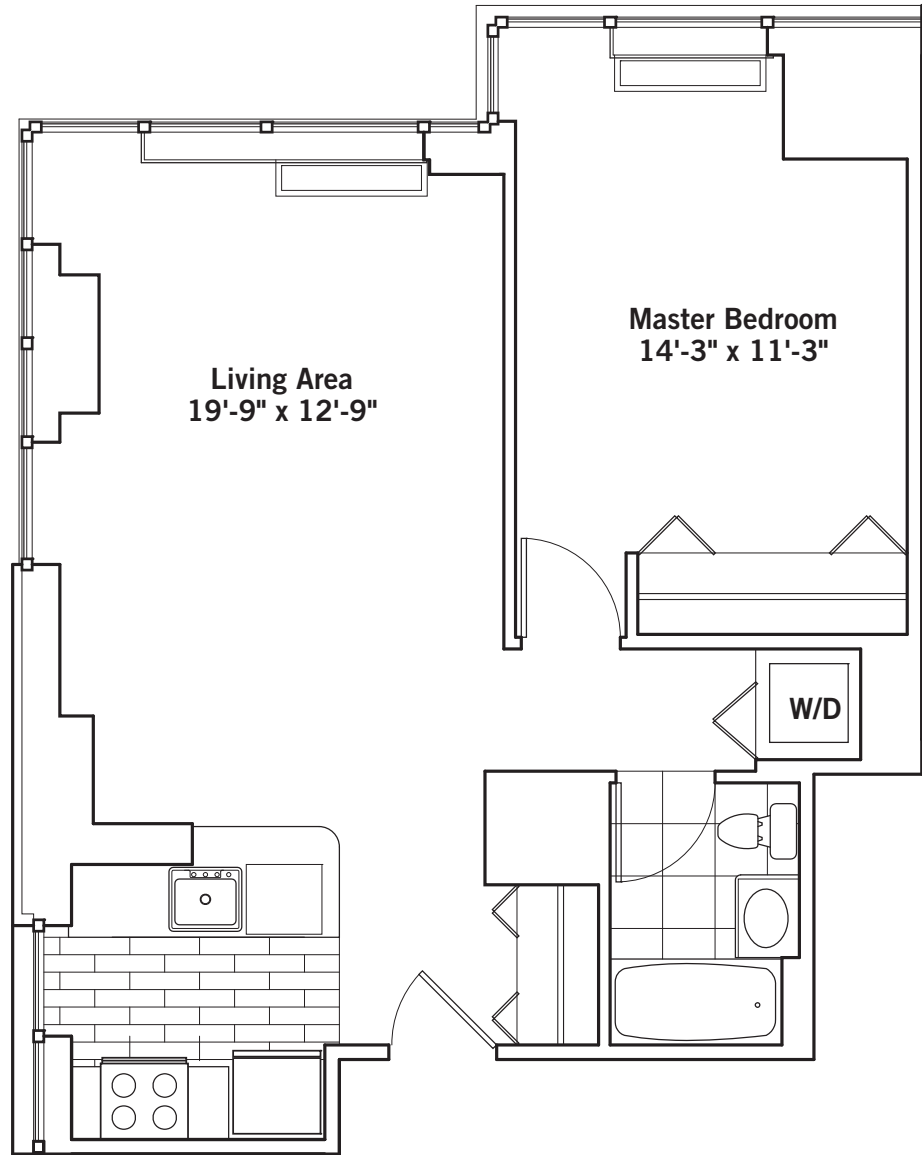

# Residence B

FLOORS 30-38  
1 BEDROOM  
1 BATH

Open, windowed kitchen with breakfast bar  
Master bedroom with corner floor-to-ceiling glass  
Corner living area with floor-to-ceiling glass  
Washer and dryer

Residence B FLOORS 30-38 1 BEDROOM, 1 BATH