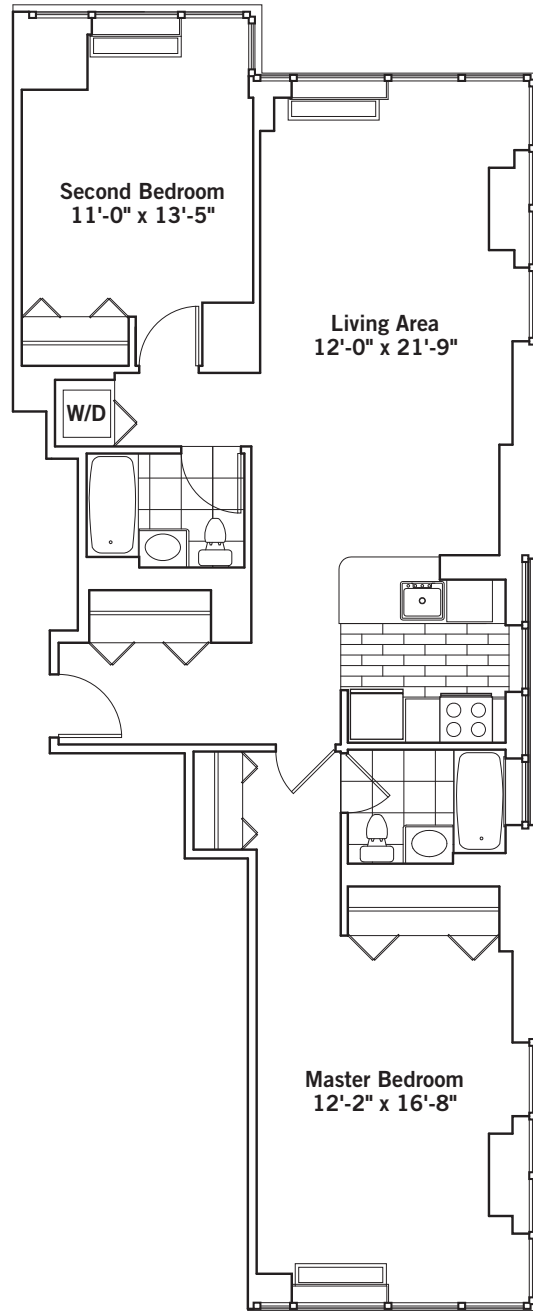

# Residence B

FLOORS 48-59  
2 BEDROOMS  
2 BATHS

Open, windowed kitchen with breakfast bar  
Master bedroom with corner floor-to-ceiling glass  
Corner living area with floor-to-ceiling glass  
Window in bath  
Washer and dryer

Residence B / FLOORS 48-59 / 2 BEDROOMS, 2 BATHS