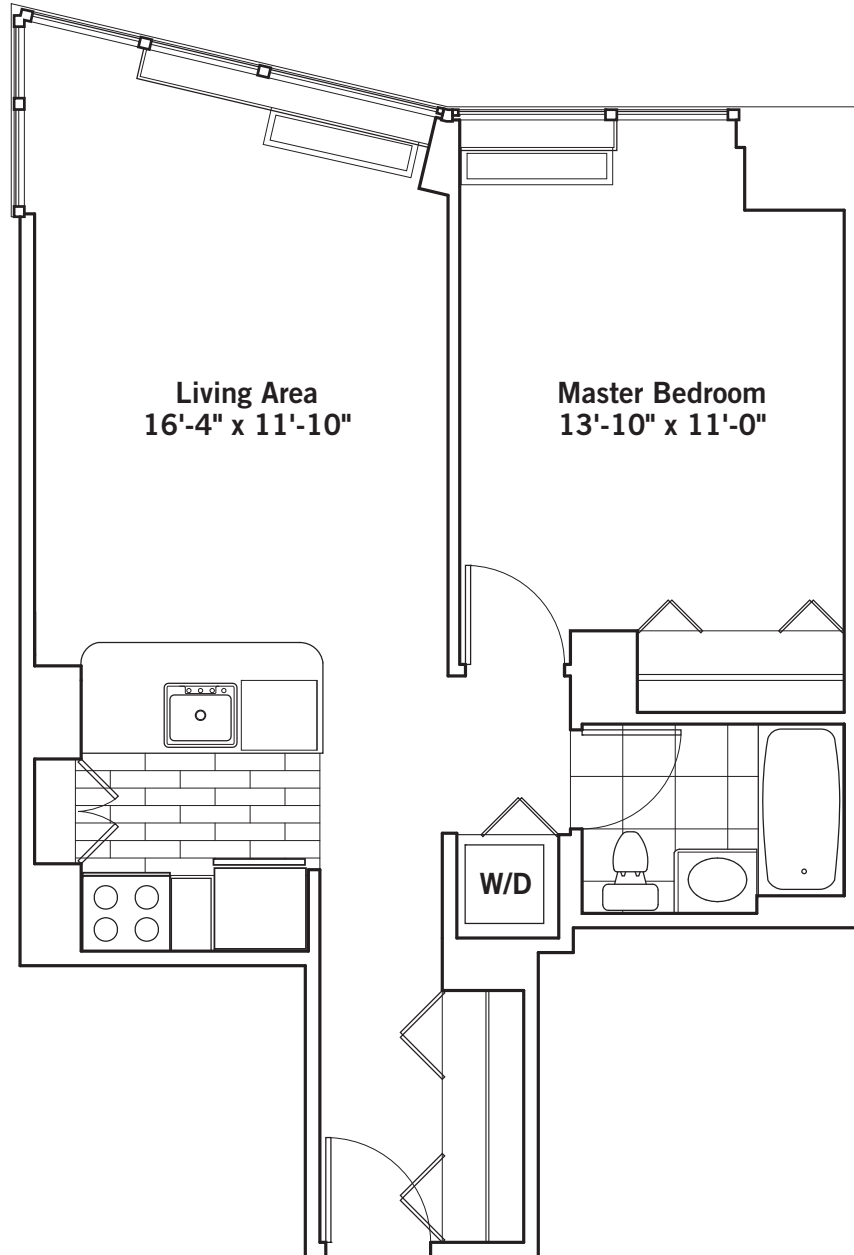

Residence D

FLOORS 48-59
1 BEDROOM
1 BATH

Open kitchen with breakfast bar and full-height glass pantry
Living area with angled window wall and corner floor-to-ceiling glass
Washer and dryer

Residence D FLOORS 48-59 1 BEDROOM, 1 BATH