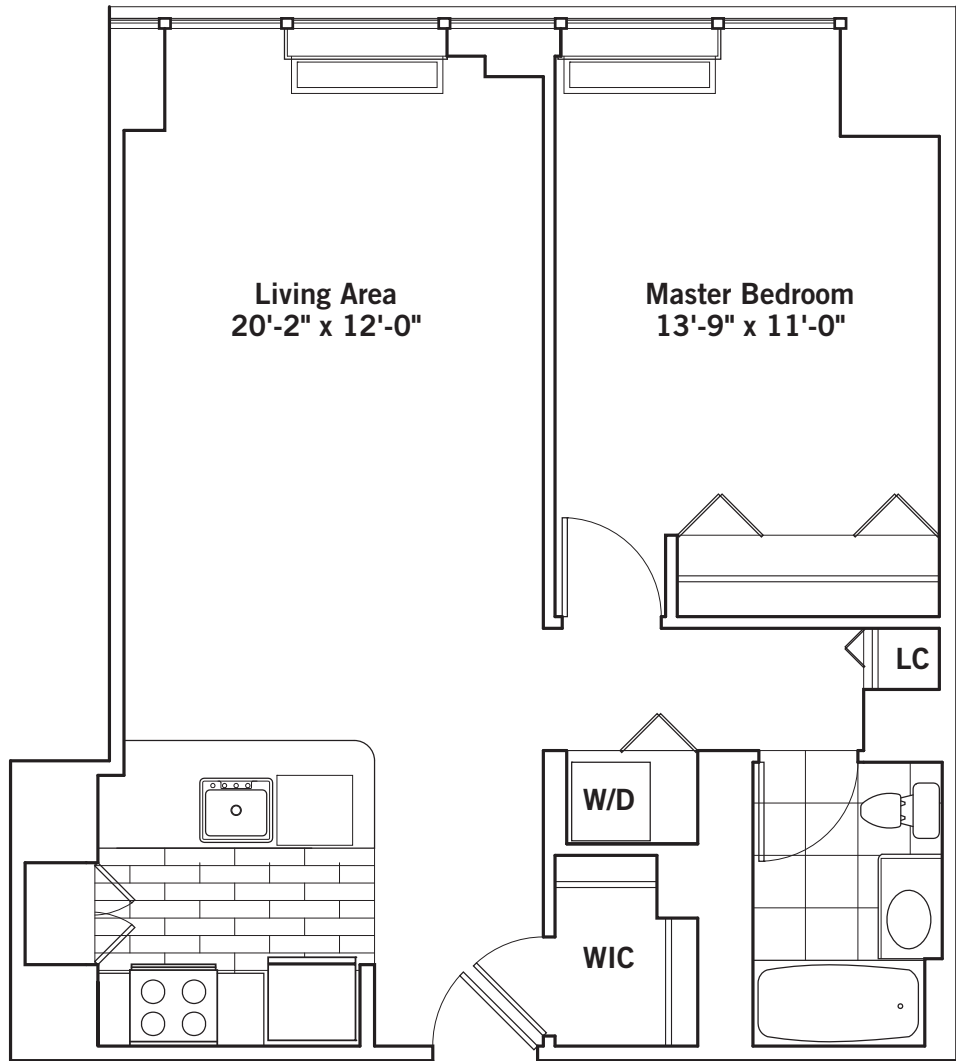

Residence E

FLOORS 48-59
1 BEDROOM
1 BATH

Open kitchen with breakfast bar and full-height glass pantry
Walk-in closet
Linen closet
Washer and dryer

Residence E FLOORS 48-59 1 BEDROOM, 1 BATH