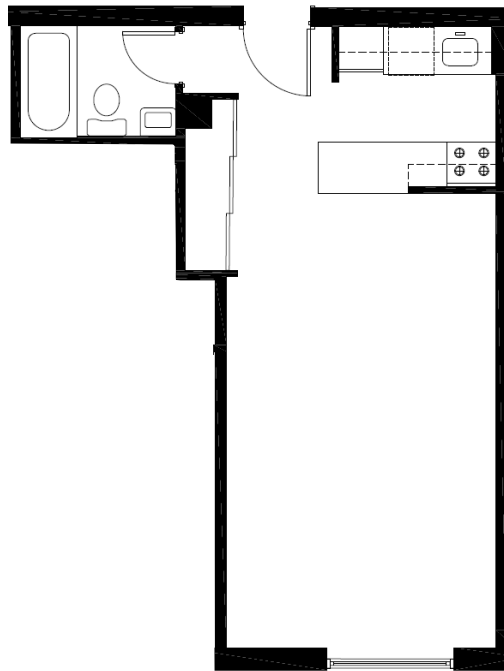

298 MULBERRY

Residential Unit G – Floors 2-6

298 MULBERRY STREET, NEW YORK NEW YORK